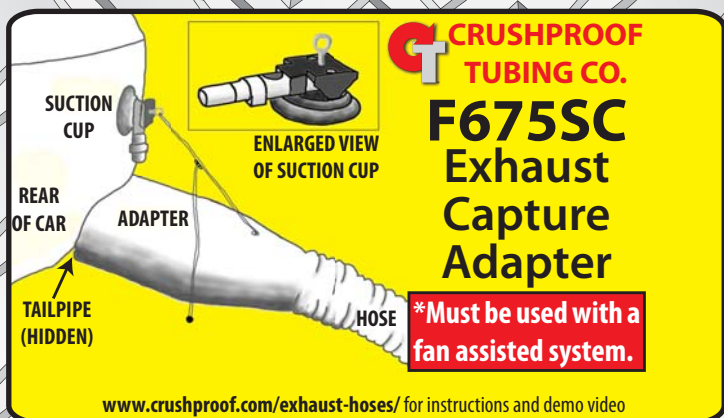

GT

F675-SC

CRUSHPROOF TUBING CO.

MADE IN U.S.A.

ISO9001:2008

Finally, a REAL solution to flush-mounted tailpipes!

(866) 651-9764

www.crushproof-hose.com