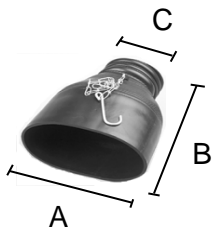

OVAL Tailpipe Adapters with Hook & Chain:

Model	A (I.D.)	B	C	Tailpipe	Fits Tailpipe O.D.	Fits Hose Size
F475	3" x 6"	10"	4"	Dual	Twin up to 2"	3" or 4"
F575	3.5" x 8.5"	10"	4"	Dual	Twin up to 3"	3" or 4"